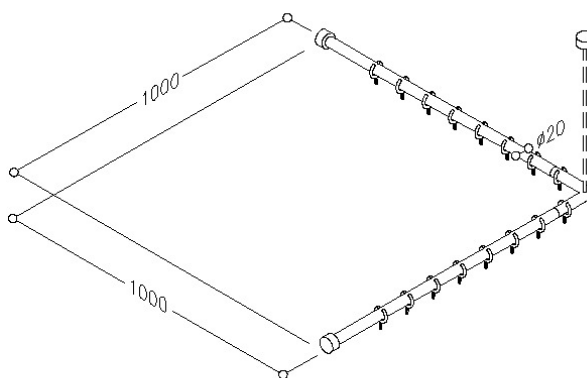

NORMBAU GmbH
Schwarzwaldstraße 15
77871 Renchen/Germany
Telefon +49(0)7843 / 704 - 0
Telefax +49(0)7843 / 704 - 43
www.normbau.de normbau@allegion.com